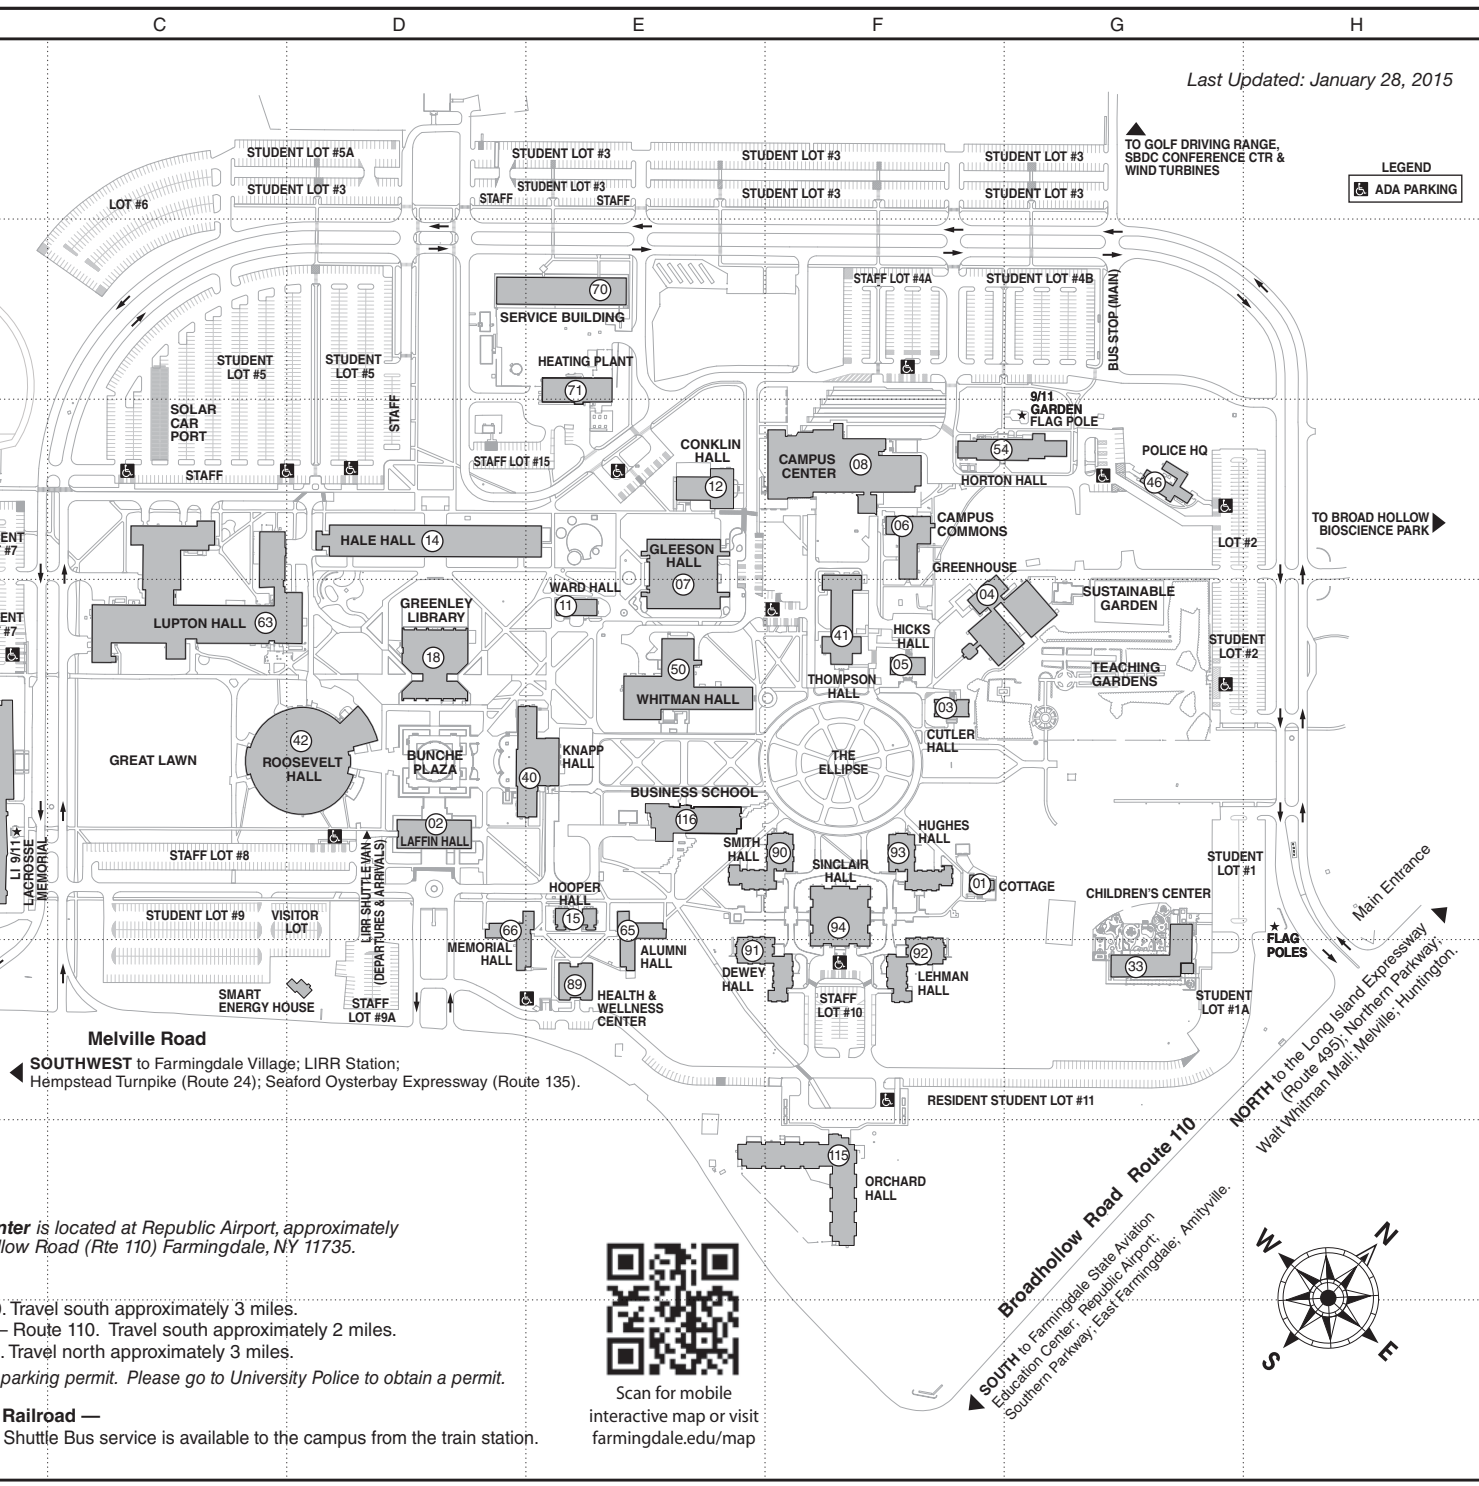

Admissions	631-420-2200
Campus Operator	631-420-2000
University Police	631-420-2111

* The Farmingdale State Aviation Education Center is located at Republic Airport, approximately 1.5 miles south of the campus, at 885 Broadhollow Road (Rte 110) Farmingdale, NY 11735.

Directions to the campus via Automobile —

- Northern State Parkway: Exit 40S – Route 110. Travel south approximately 3 miles.
- Long Island Expressway (495): Exit 49 South – Route 110. Travel south approximately 2 miles.
- Southern State Parkway: Exit 32N – Route 110. Travel north approximately 3 miles.

All vehicles parked on campus must have a valid parking permit. Please go to University Police to obtain a permit.

Directions to the campus via the Long Island Railroad —

- Ronkonkoma branch to the Farmingdale Station. Shuttle Bus service is available to the campus from the train station.

LEGEND
ADA PARKING

Scan for mobile interactive map or visit farmingdale.edu/map

Broadhollow Road Route 110
SOUTH to Farmingdale State Aviation Education Center - Republic Airport, Southern Parkway - East Farmingdale, Amityville.
NORTH to the Long Island Expressway (Route 495) Northern Parkway - Huntington, Walt Whitman Mall, Melville.

Melville Road
◀ SOUTHWEST to Farmingdale Village; LIRR Station; Hempstead Turnpike (Route 24); Seaford Oysterbay Expressway (Route 135).

Main Entrance
* FLAG POLES

TO BROAD HOLLOW BIOSCIENCE PARK ▶

TO GOLF DRIVING RANGE, SBDC CONFERENCE CTR & WIND TURBINES

1
2
3
4
5
6
7
8

1
2
3
4
5
6
7
8

A B C D E F G H

A B C D E F G H